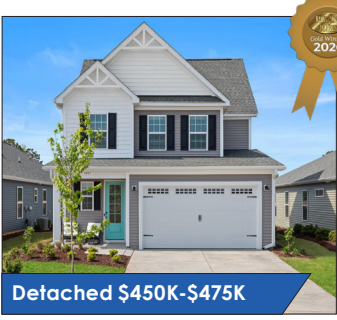

Gold: Chesapeake Homes, *The Hibiscus*
Silver: Stevens Fine Homes, *Mt. Vernon*
Bronze: Mungo Homes, *The Turner at Citadel Point*