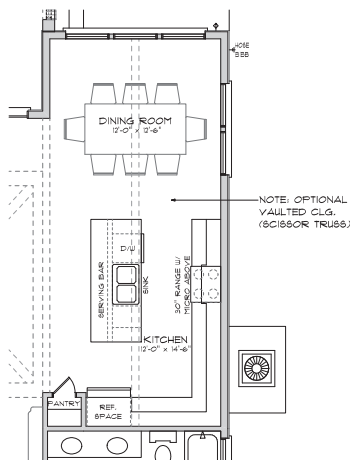

RIVERLIGHTS®

HERRINGTON HOMES

The Shoreline

Coastal Elegance Collection

3 bedrooms
3.5 baths
2 car garage
2200 sq. ft.

The Shoreline at RIVERLIGHTS

Coastal Elegance Collection

by HERRINGTON HOMES

FIRST FLOOR PLAN

SECOND FLOOR PLAN

OPTIONAL VAULTED CLG. KITCHEN

UPGRADED KITCHEN LAYOUT

OPTIONAL VAULTED OWNER'S SUITE