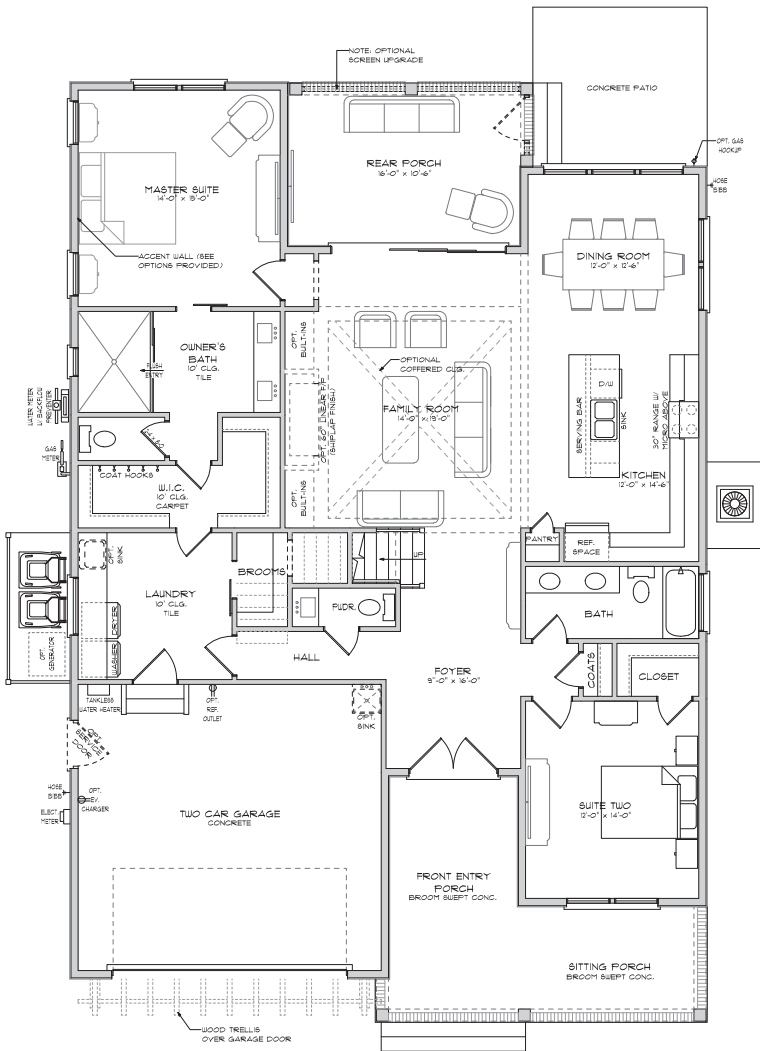

RIVERLIGHTS®

HERRINGTON HOMES

The Shoreline

Coastal Elegance Collection

3 bedrooms
3.5 baths
2 car garage
2200 sq. ft.

The Shoreline at RIVERLIGHTS

Coastal Elegance Collection

by HERRINGTON HOMES

FIRST FLOOR PLAN

SECOND FLOOR PLAN

OPTIONAL VAULTED CLG. KITCHEN

UPGRADED KITCHEN LAYOUT

OPTIONAL VAULTED OWNER'S SUITE