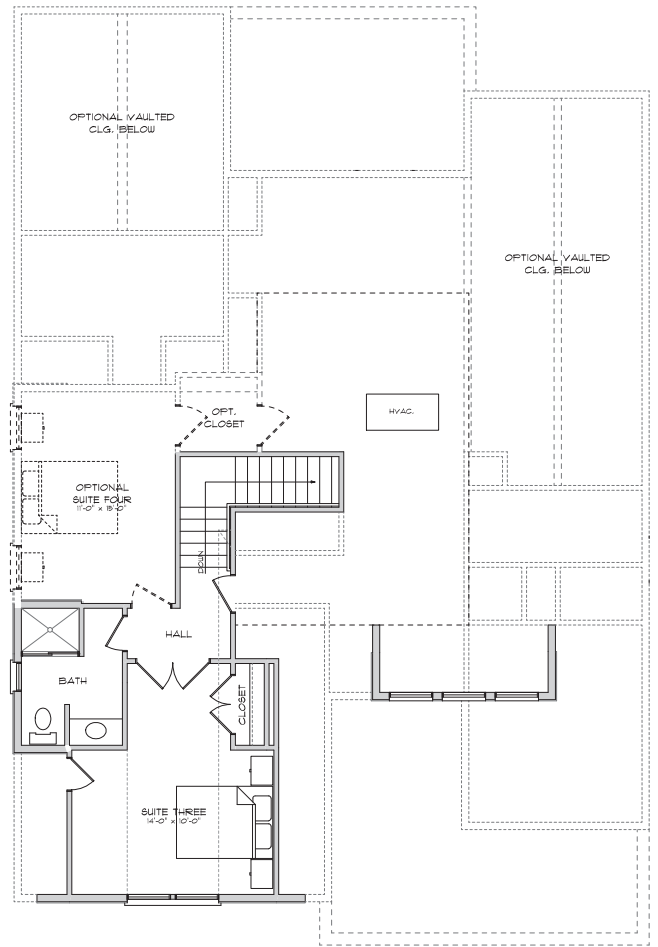

RIVERLIGHTS®

HERRINGTON HOMES

The Shoreline

Coastal Elegance Collection

3 bedrooms
3.5 baths
2 car garage
2200 sq. ft.

The Shoreline at RIVERLIGHTS

Coastal Elegance Collection

by HERRINGTON HOMES

FIRST FLOOR PLAN

SECOND FLOOR PLAN

OPTIONAL VAULTED CLG. KITCHEN

UPGRADED KITCHEN LAYOUT

OPTIONAL VAULTED OWNER'S SUITE