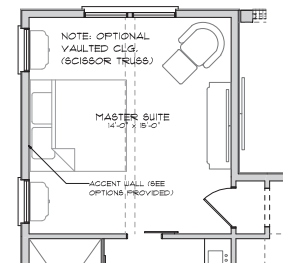

RIVERLIGHTS®

HERRINGTON HOMES

The Shoreline

Coastal Elegance Collection

3 bedrooms
3.5 baths
2 car garage
2200 sq. ft.

The Shoreline at RIVERLIGHTS

Coastal Elegance Collection

by HERRINGTON HOMES

FIRST FLOOR PLAN

SECOND FLOOR PLAN

OPTIONAL VAULTED CLG. KITCHEN

UPGRADED KITCHEN LAYOUT

OPTIONAL VAULTED OWNER'S SUITE