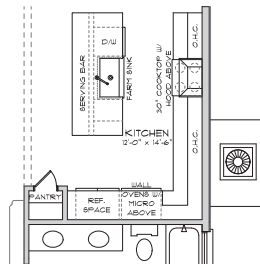

RIVERLIGHTS®

HERRINGTON HOMES

The Shoreline

Coastal Elegance Collection

3 bedrooms
3.5 baths
2 car garage
2200 sq. ft.

The Shoreline at RIVERLIGHTS

Coastal Elegance Collection

by HERRINGTON HOMES

FIRST FLOOR PLAN

SECOND FLOOR PLAN

OPTIONAL VAULTED CLG. KITCHEN

UPGRADED KITCHEN LAYOUT

OPTIONAL VAULTED OWNER'S SUITE