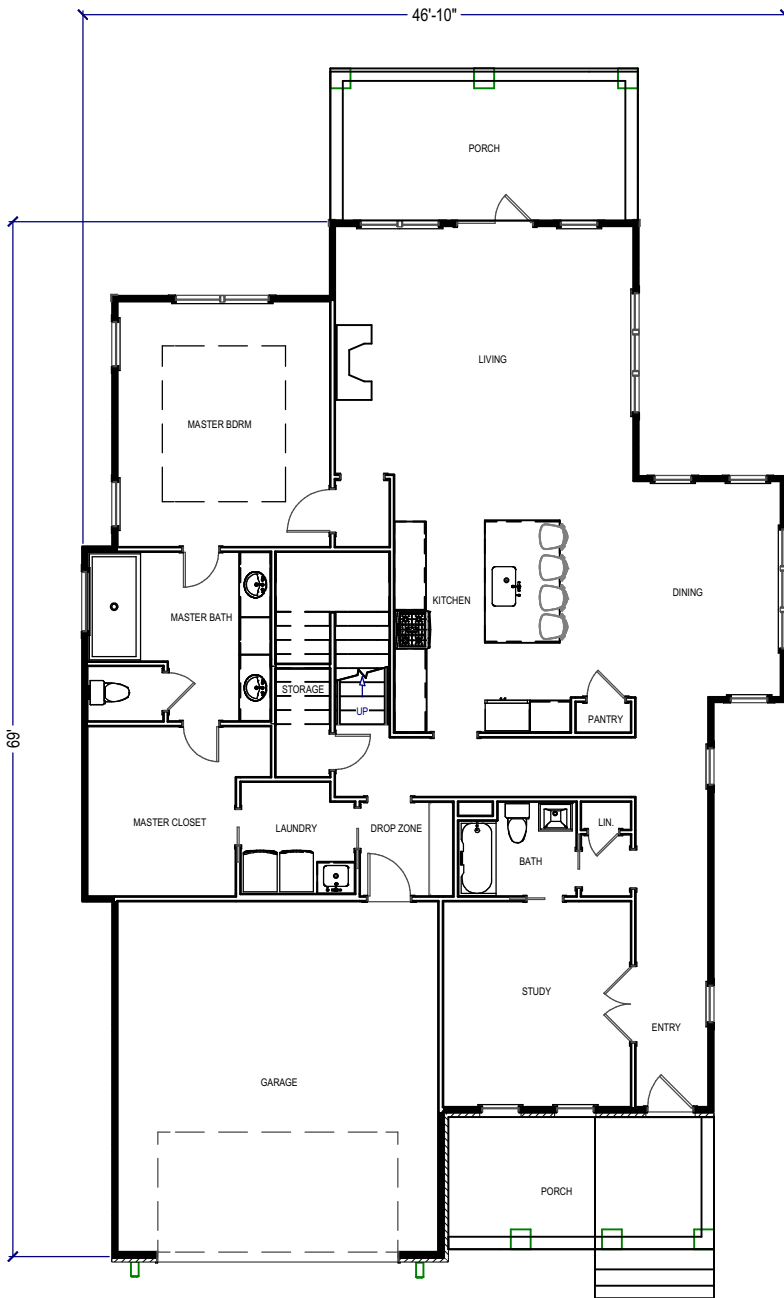

THORNBERRY

HEATED: 3433
 UNHEATED: 890
 TOTAL SF: 4323

1ST FLOOR

2ND FLOOR