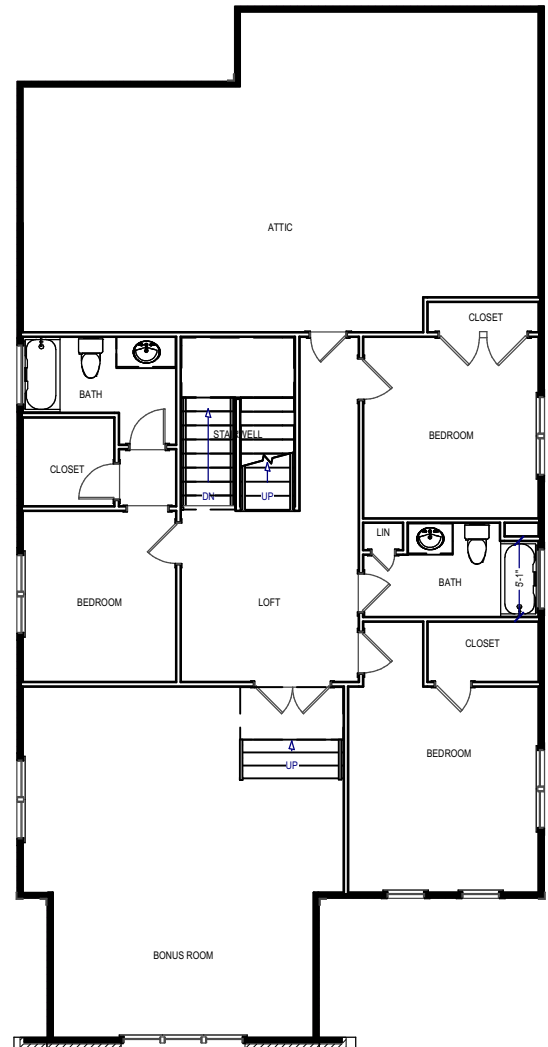

THORNBERRY

HEATED: 3433
 UNHEATED: 890
 TOTAL SF: 4323

1ST FLOOR

2ND FLOOR