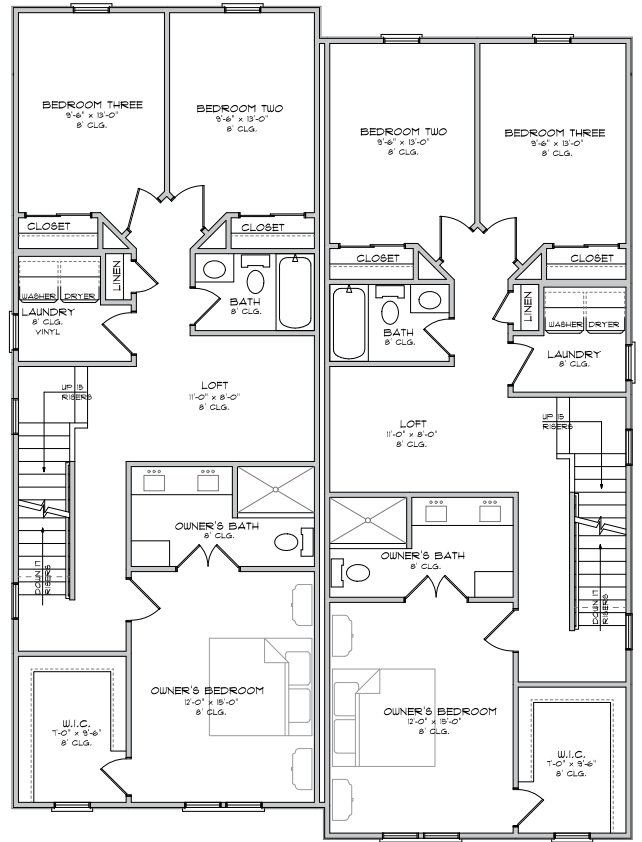

JASMINE SOUTH

HERRINGTON HOMES

FRONT ELEVATION A

4 bedrooms
3.5 baths
2 car garage
2088 sq. ft.

FRONT ELEVATION B

FIRST FLOOR PLAN

SECOND FLOOR PLAN

THIRD FLOOR PLAN