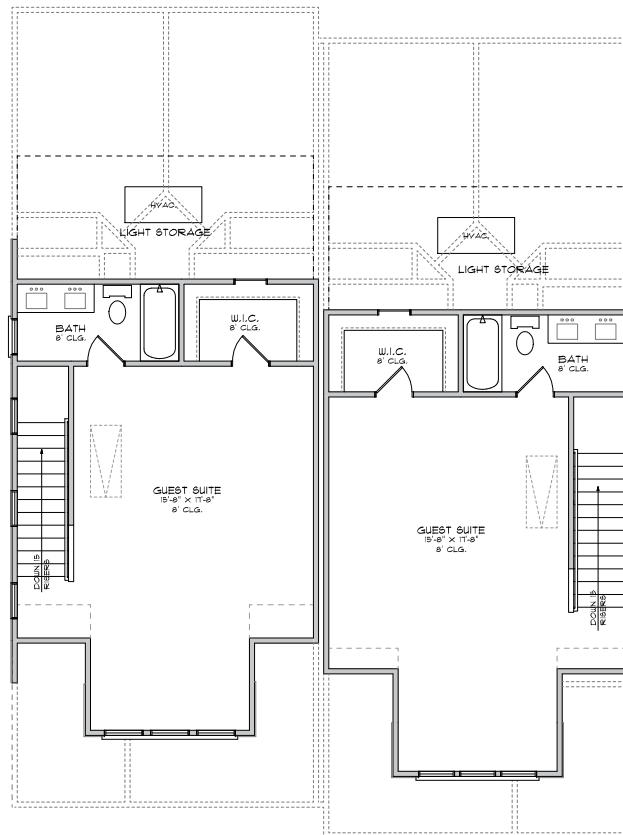

JASMINE SOUTH

HERRINGTON HOMES

FRONT ELEVATION A

4 bedrooms
3.5 baths
2 car garage
2088 sq. ft.

FRONT ELEVATION B

FIRST FLOOR PLAN

SECOND FLOOR PLAN

THIRD FLOOR PLAN