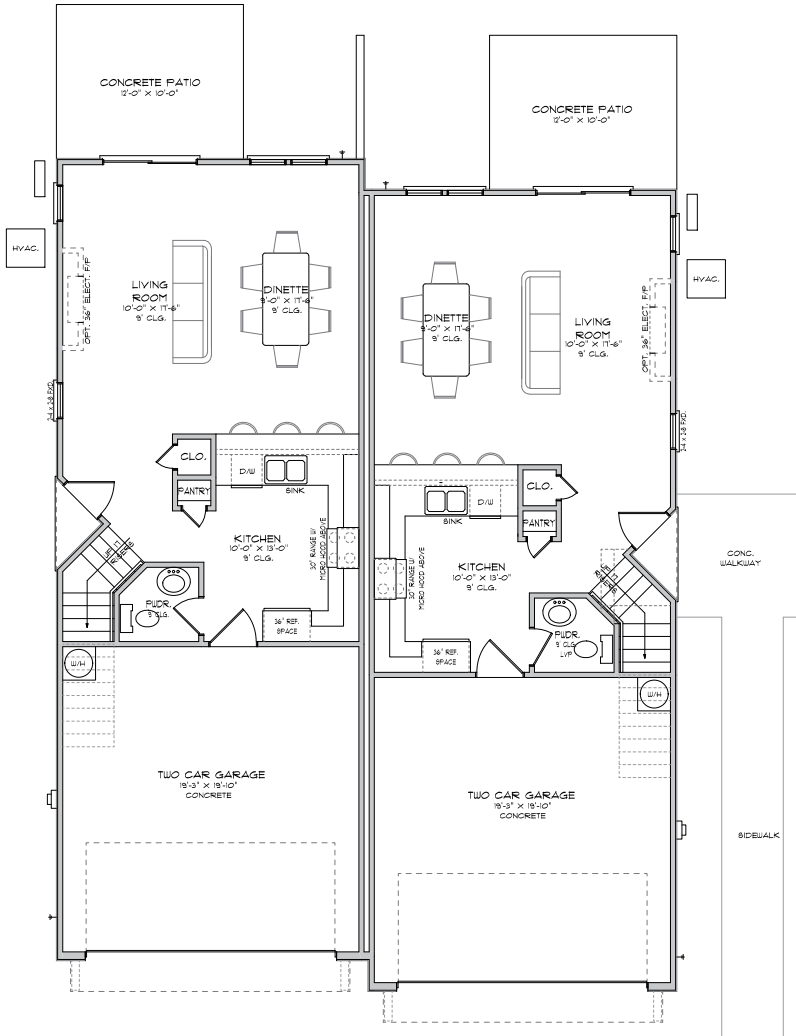

JASMINE SOUTH

HERRINGTON HOMES

FRONT ELEVATION A

4 bedrooms
3.5 baths
2 car garage
2088 sq. ft.

FRONT ELEVATION B

FIRST FLOOR PLAN

SECOND FLOOR PLAN

THIRD FLOOR PLAN