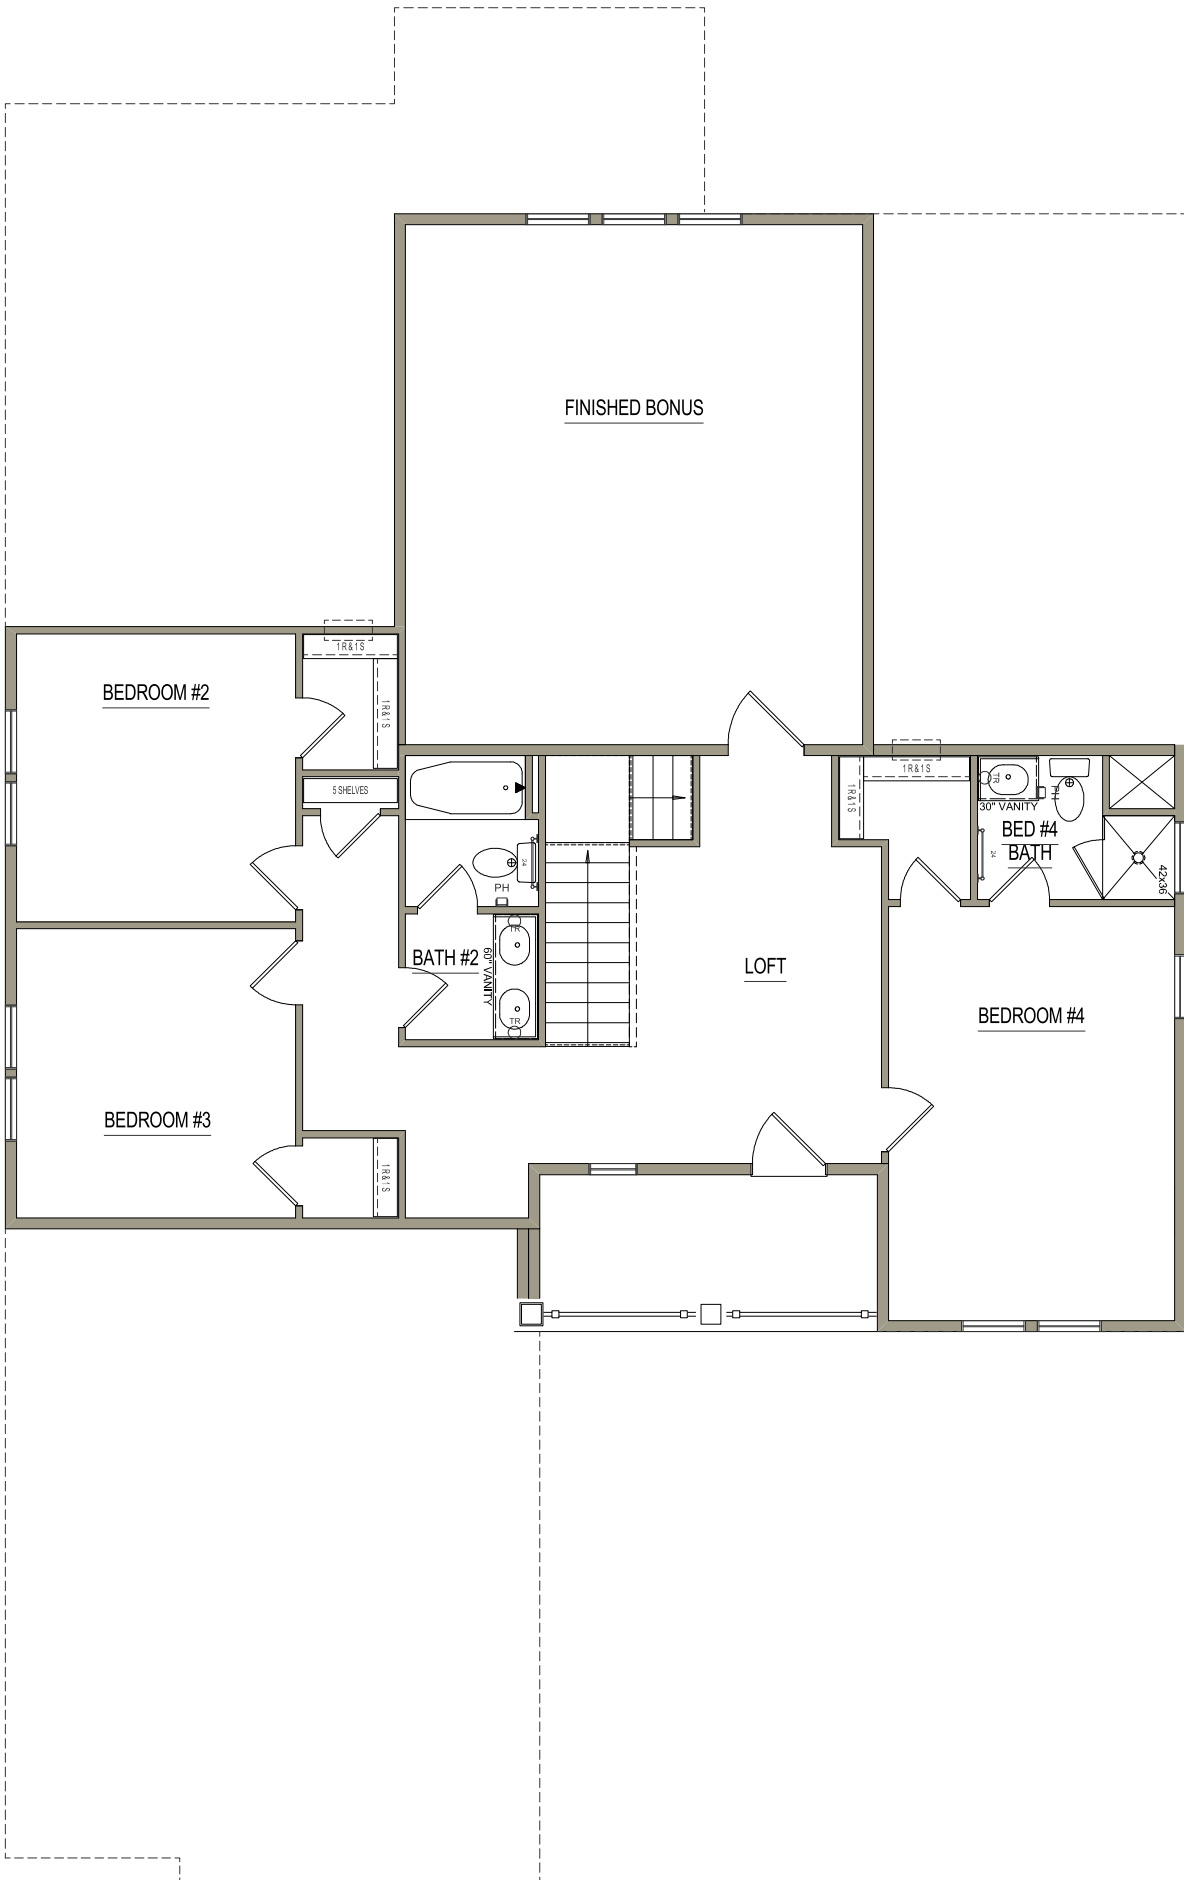

SCREENED PORCH

DINING

PRIMARY BEDROOM

TRAY CEILING

KITCHEN

FAMILY

PRIMARY BATH

54" VANITY

60x30 FREE STANDING

54" VANITY

PRIMARY CLOSET

PANTRY

5 SHELVES

FOYER

GUEST

LAUNDRY

DRY

30" VANITY

42x36"

BUILT-IN

BUILT-IN

1R&1S

1R&1S

1R&1S

REF

REF

FINISHED BONUS

BEDROOM #2

BEDROOM #3

BATH #2

LOFT

BED #4 BATH