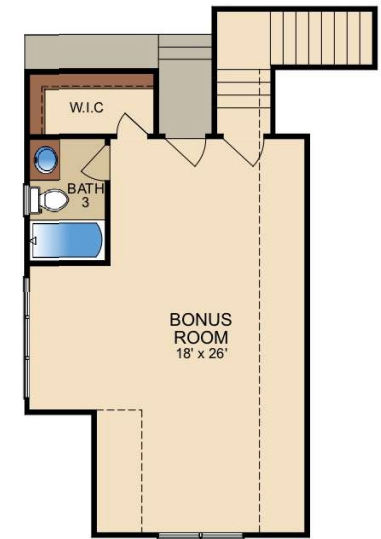

The Duval

Craftsmen Meets Modern Farmhouse

Building Area: 64x67

2,204 First Floor sq. feet

212 Front Porch sq. feet

256 Covered Rear Porch sq. feet

771 Garage with extended golf cart door sq. feet

3,443 Total sq. feet

FIRST FLOOR

490 Optional Bonus Room with Full Bath sq. feet

SECOND FLOOR BONUS ROOM

**Have questions?
Call (910) 397-2777**