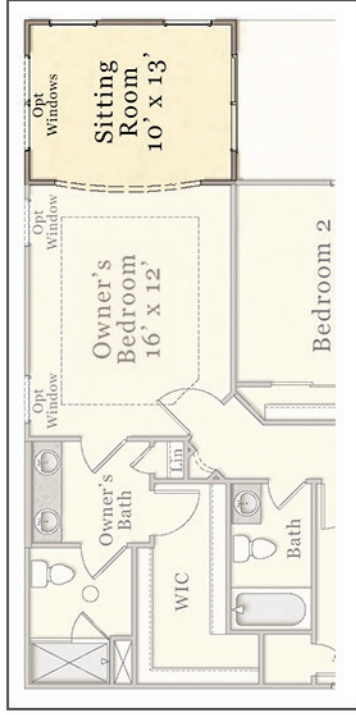

# THE PALAZZO

## BUNGALOW COLLECTION

**SQUARE FEET: 2,160 TO 2,291**

**BEDROOMS: 3**

**BATHROOMS: 3**

McKee Homes  
109 Hay Street, Suite 301 • Fayetteville, NC 28301  
Sales: 910-672-7296 • Main Office: 910-475-7100  
sales@mckeehomesnc.com • www.McKeeHomesNC.com

**FIRST FLOOR**  
Approx. 1,716 Sq. Ft.

**FIRST FLOOR OPTIONS**  
Sitting Room (Approx. 131 Sq. Ft.)

**SECOND FLOOR**  
Approx. 444 Sq. Ft.