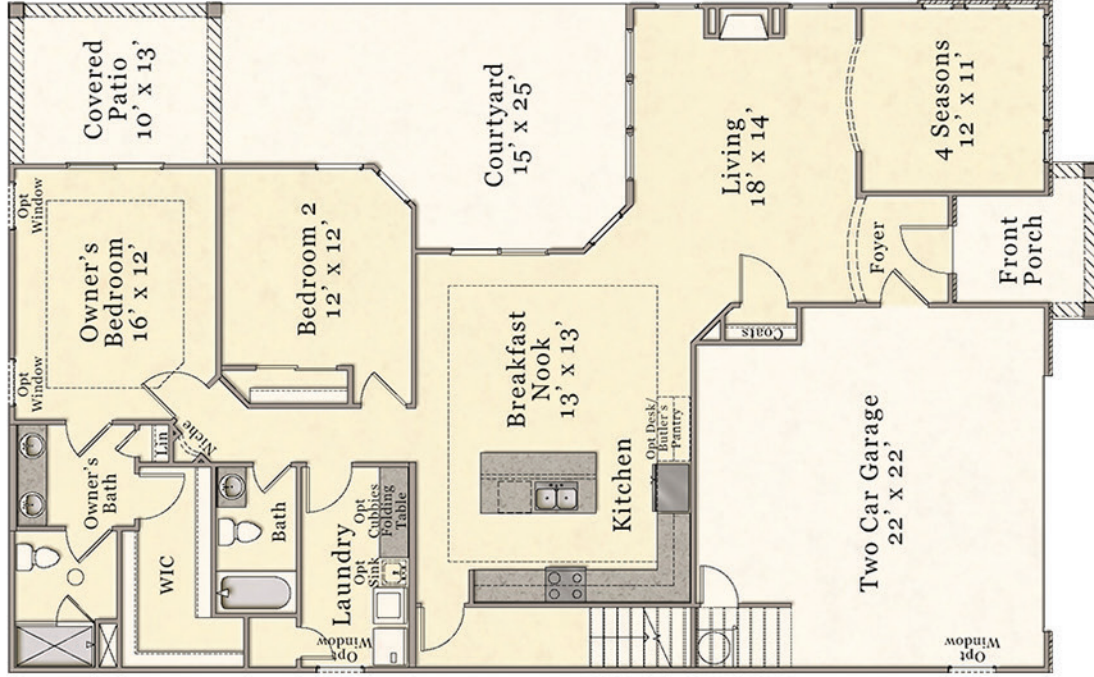

## BUNGALOW COLLECTION

**SQUARE FEET: 2,160 TO 2,291**

**BEDROOMS: 3**

**BATHROOMS: 3**

McKee Homes  
109 Hay Street, Suite 301 • Fayetteville, NC 28301  
Sales: 910-672-7296 • Main Office: 910-475-7100  
sales@mckeehomesnc.com • www.McKeeHomesNC.com

**FIRST FLOOR**  
Approx. 1,716 Sq. Ft.

**FIRST FLOOR OPTIONS**  
Sitting Room (Approx. 131 Sq. Ft.)

**SECOND FLOOR**  
Approx. 444 Sq. Ft.