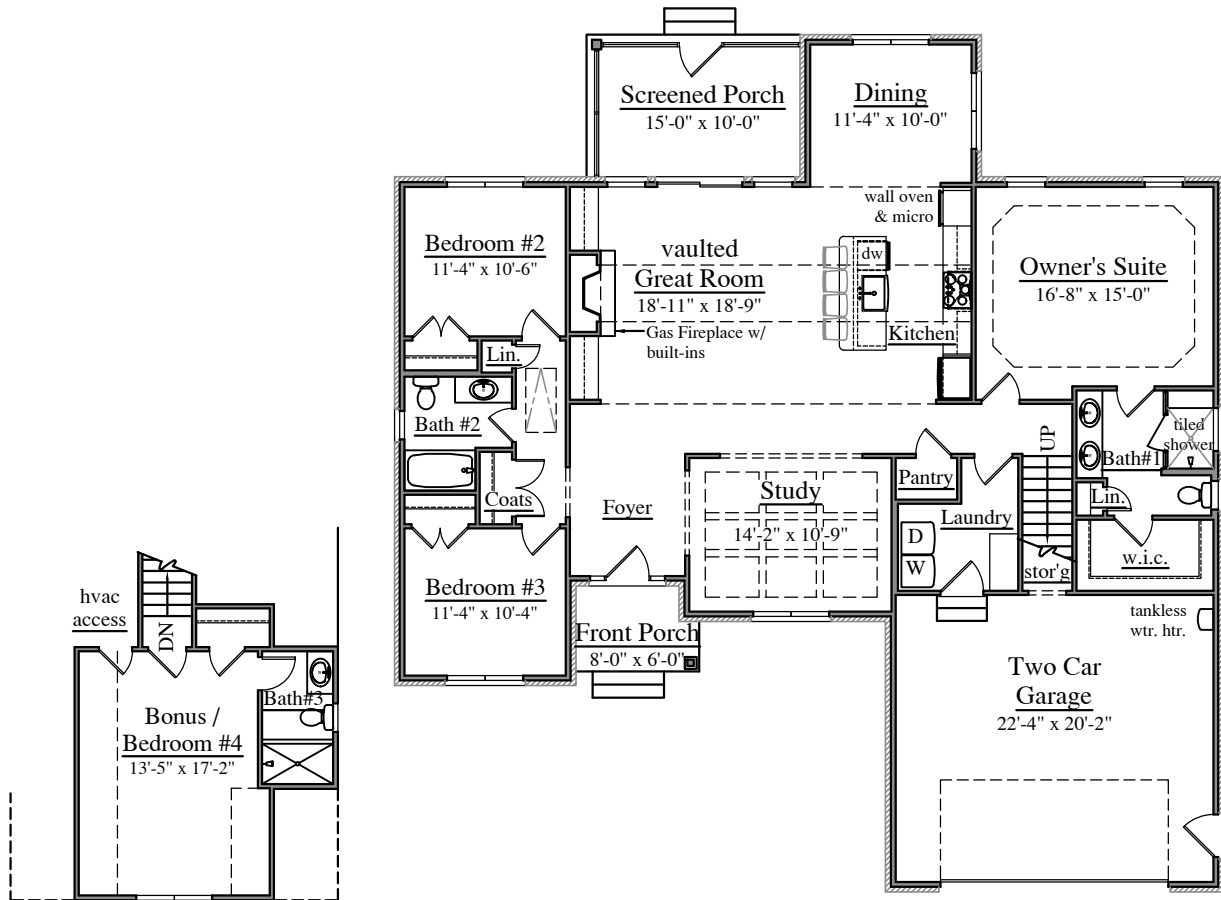

The Taylor

2333 SF Conditioned
3 Bedroom 3 Baths
First Floor Owner's Suite
Two Car Garage
Second Floor Bonus/Bedroom #4

HEARTHSTONE

910.520.1948

This is an artist representation only, actual homes may differ.
Room sizes, window placement and other dimensions may vary from these drawings.
Please refer to an actual set of blueprints and specifications for your home.