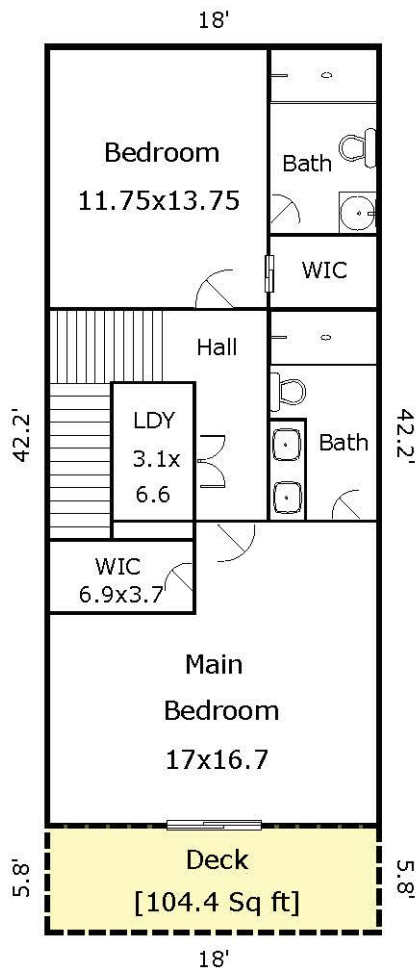

First Floor
[759.6 Sq ft]

Second Floor
[759.6 Sq ft]

The Sloop
1,519 Sq ft

SOUTHERN GALE