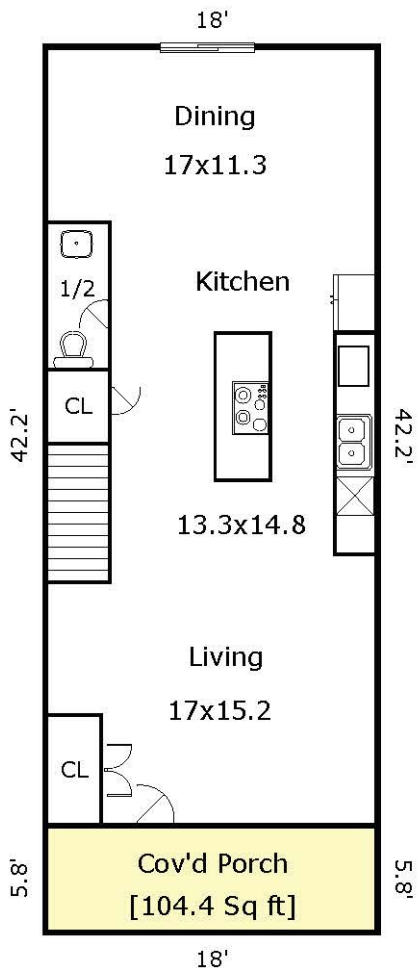

First Floor
[759.6 Sq ft]

Second Floor
[759.6 Sq ft]

The Sloop
1,519 Sq ft

SOUTHERN GALE