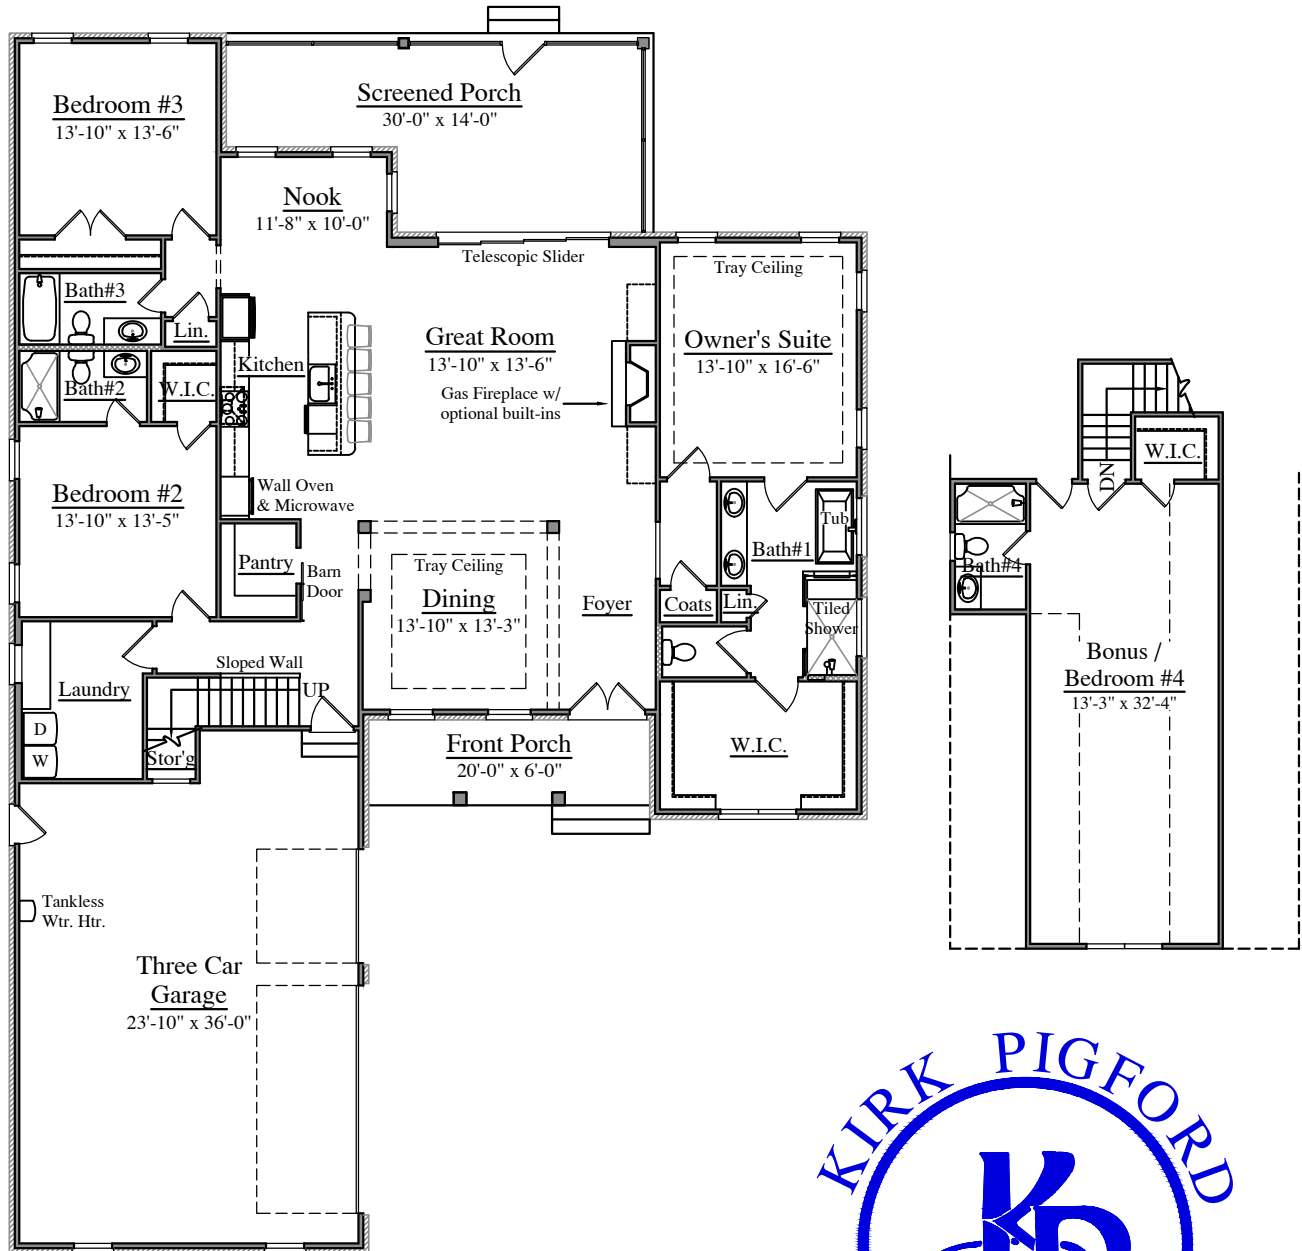

Lot 72 Waterford

3080 SF Conditioned

3 Bedroom 4 Baths

First Floor Owner's Suite

Three Car Garage

Second Floor Bonus/Bedroom #4

910.520.1948

This is an artist representation only, actual homes may differ.

Room sizes, window placement and other dimensions may vary from these drawings.

Please refer to an actual set of blueprints and specifications for your home.